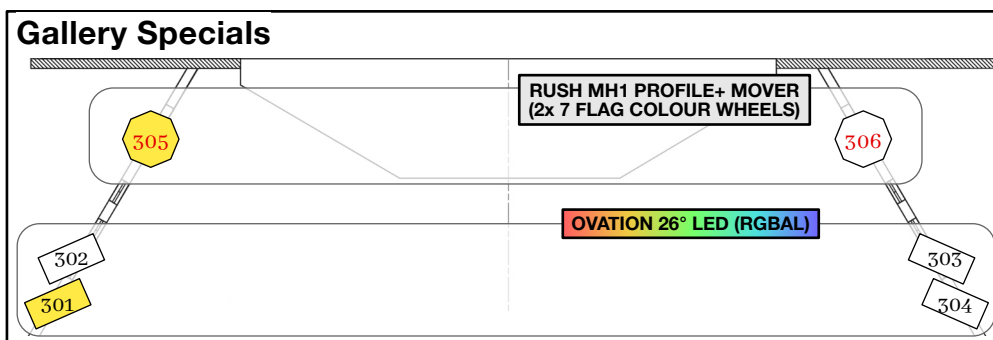

COLOUR PALETTES

#	Channels/Description
1	Open white
2	Light warm
3	Light cool
4	Medium warm
5	Medium cool
6	Full warm
7	Full cool
8	Full RED
9	Full GREEN
10	Full BLUE
11	Full AMBER

BEAM PALETTES

#	Channels	Description
1	Grp 81, Grp 305	Full flood, hard edge
2	Grp 51, Grp 61 Grp 81, Grp 305	Full flood, soft edge
3	Grp 81, Grp 305	Spot, hard edge
4	Grp 51, Grp 61 Grp 81, Grp 305	Spot, soft edge
5		Sharp to Gobo 1 @ full flood
6		Sharp to Gobo 2 @ full flood
7		Sharp to Gobo 1 @ spot
8	Grp 81, Grp 305	Sharp to Gobo 2 @ spot
9	(Profile movers)	Gobo 1 soft @ full flood
10		Gobo 2 soft @ full flood
11		Gobo 1 soft @ spot
12		Gobo 2 soft @ spot

SUBMASTERS/FADERS

#	Channels/Description
1-10	Fronts 1-10 (1 to 1)
11	Tops full RED
12	Tops full GREEN
13	Tops full Blue
14	Tops full AMBER
15	
16	Cycs full RED
17	Cycs full GREEN
18	Cycs full BLUE
19	Cycs full AMBER
20	House lights
60	Lift caution light

■ Concept Groups
 # Moving Lights
■ Row Groups

House Lights
99

Haze | **501**

120V AC
901

LIFT LIGHT
902

KEY CITY THEATRE

MAGIC SHEET

Drawn By: Drew Lyall
 Version 3 | 2022-08-22